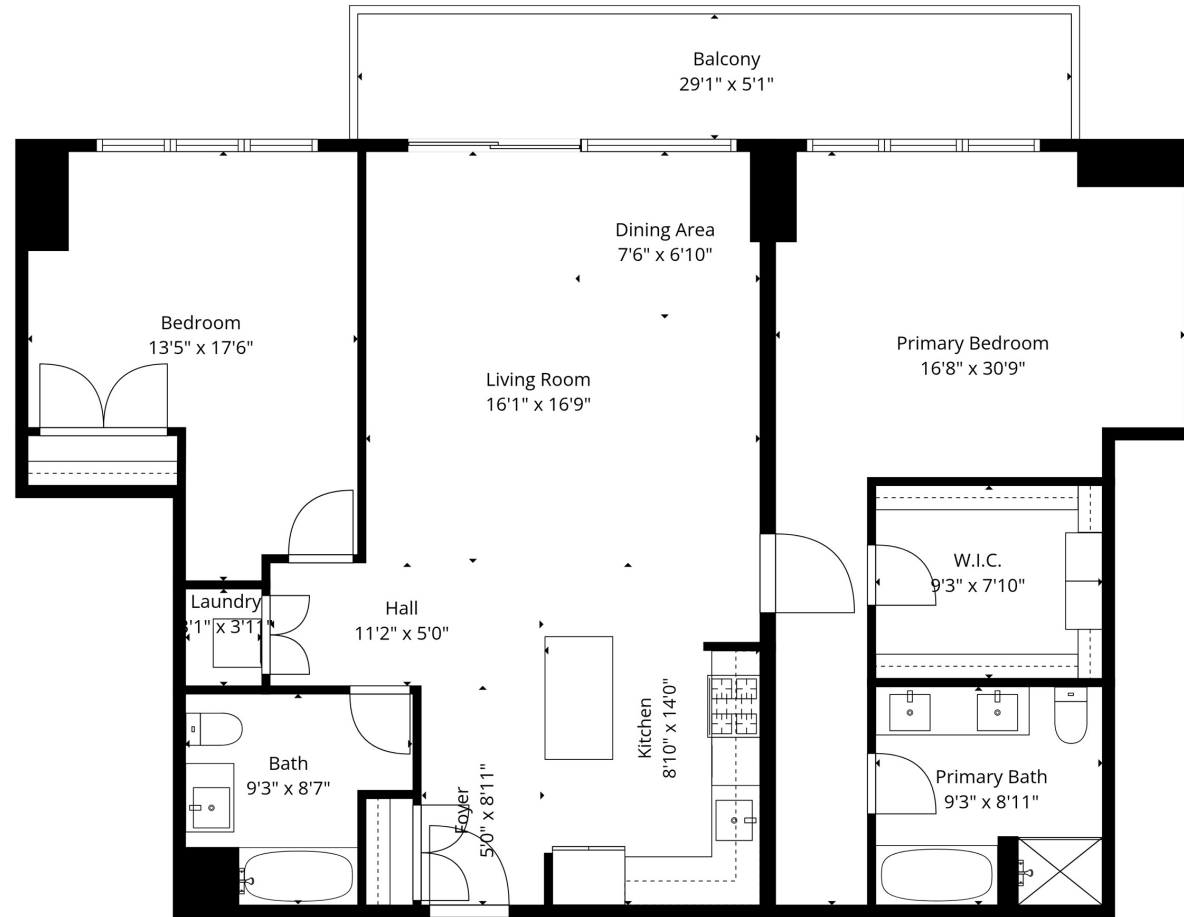

700 Grove St APT 11A Jersey City, NJ

The floor plan illustration is an approximation of existing structures and features and is provided for the convenience only with the permission of the seller. All measurements are approximate and not guaranteed to be exact or to scale. Buyer should confirm measurements using their own sources.